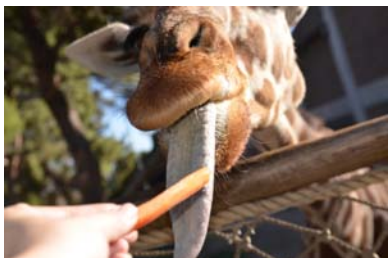

Event Extras

Make your Zoo adventure even more memorable with one of our many event extras. There are many activities available to enhance your group's experience, while enjoying your time at Reid Park Zoo; the possibilities are endless.

Giraffe Feeding

Get an up close, personal, one-of-a-kind opportunity to see what it's like to stand eye to eye with a Giraffe. Watch as their tongues gently take a vegetable (provided by one of our Zoo staff) out of your hand.

Private feedings can be provided for up to 100 guests.
Cost: \$100 platform operation fee and \$1.50 per person

Animal Encounter

Let your group enjoy a personal animal encounter with our special Zoo ambassadors. Our animal encounters are interactive, educational, experiences that explore a variety of animals-what they eat, how they live, and what you can do to help the animals that live in your own backyard! Our demonstration animal collection currently includes, but is not limited to, hedgehogs, tortoises, constrictor snakes, lizards, guinea pigs, and ferrets. Animals will be chosen based on their health and handling records for that day.