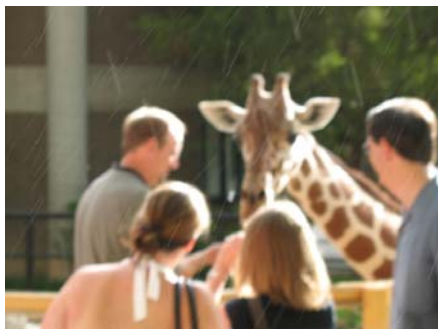

# Event Extras

---

Make your Zoo adventure more memorable with one of our many event extras. There are many activities available to enhance your groups experience while enjoying your time at Reid Park Zoo. The possibilities are endless

## Giraffe Feeding

Get up an up close, personal one-of-a-kind opportunity to see what it's like to stand eye to eye with a giraffe. Watch as their tongues gently take a nutritional biscuit or vegetable provided by one of our Zoo staff, out of you hand.

## Animal Encounter

Let your group enjoy a personal Animal Encounter with our special Zoo ambassadors. Our animal encounters are interactive educational experiences that explore a variety of animals – what they eat, how they live and what you can do to help the animals that live in your own back yard! Our demonstration animal collection currently includes but is not limited to hedgehogs, tortoises, constrictor snakes, lizards, guinea pigs, and ferrets. Animals will be chosen based on their health and handling records for that day.